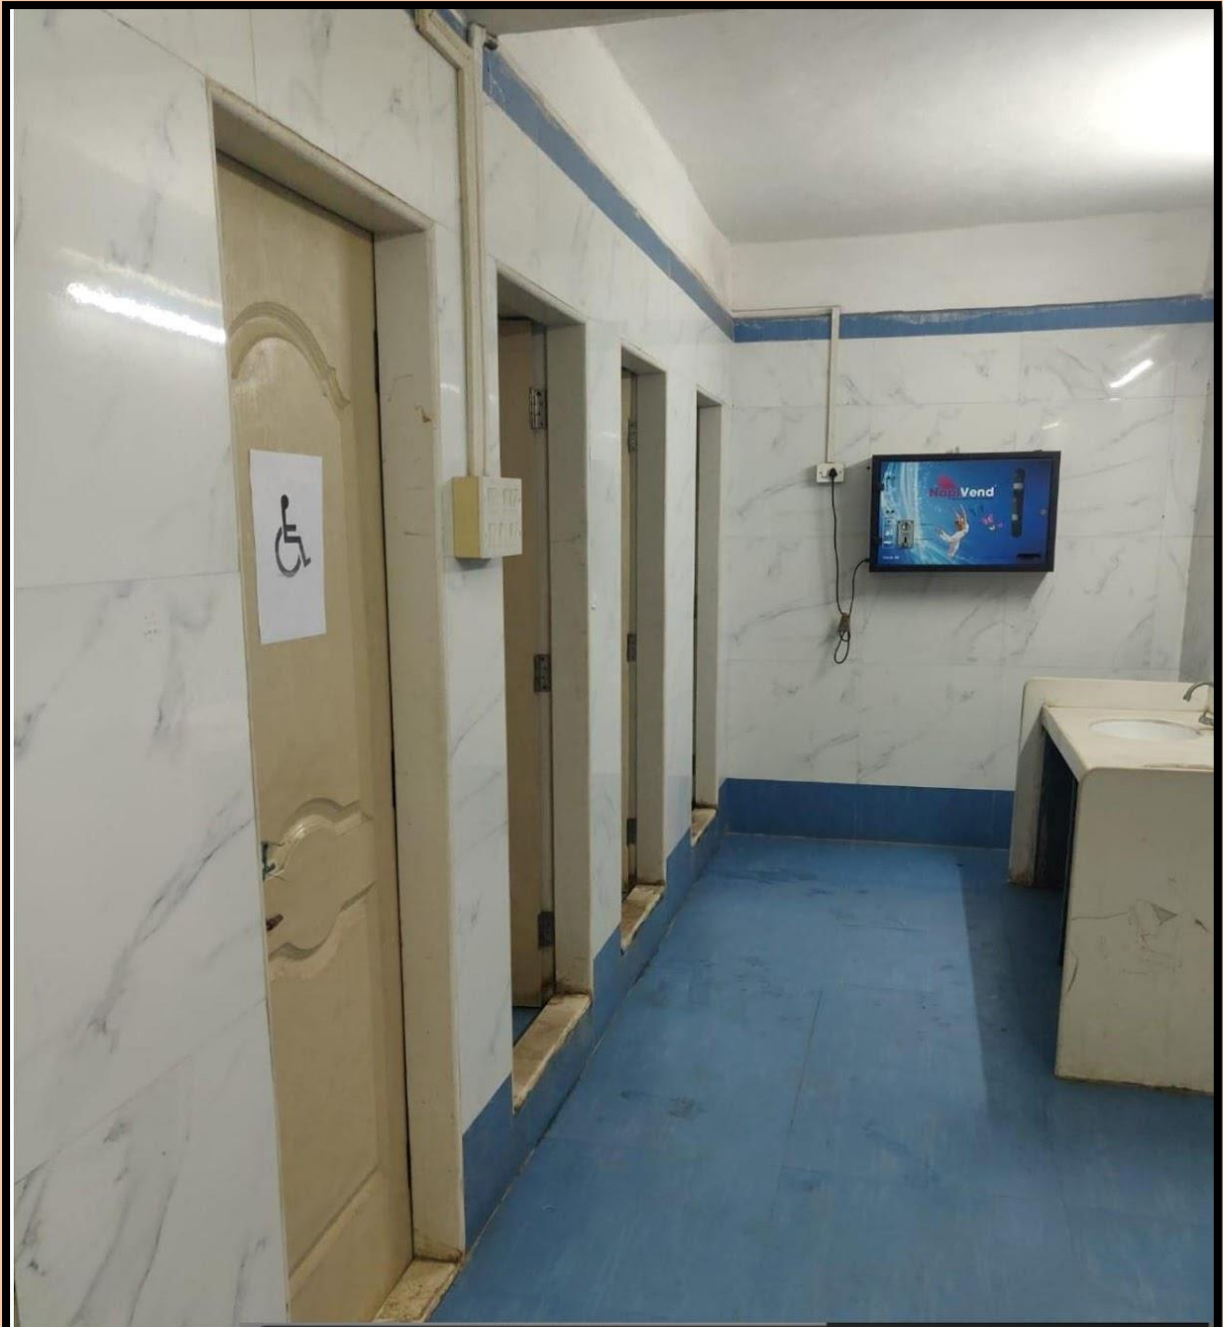

Cameras in Classroom

Sydenham College of
Commerce & Economics
सिडनहॅम कॉलेज
व अर्थशास्त्र...
Recently viewed

Mumbai, Maharashtra, India
sydenham college
Lat 19.256811°
Long 72.873972°
05/01/2021 10:30 AM GMT +5:30

Sanitary Pad Vending Machine